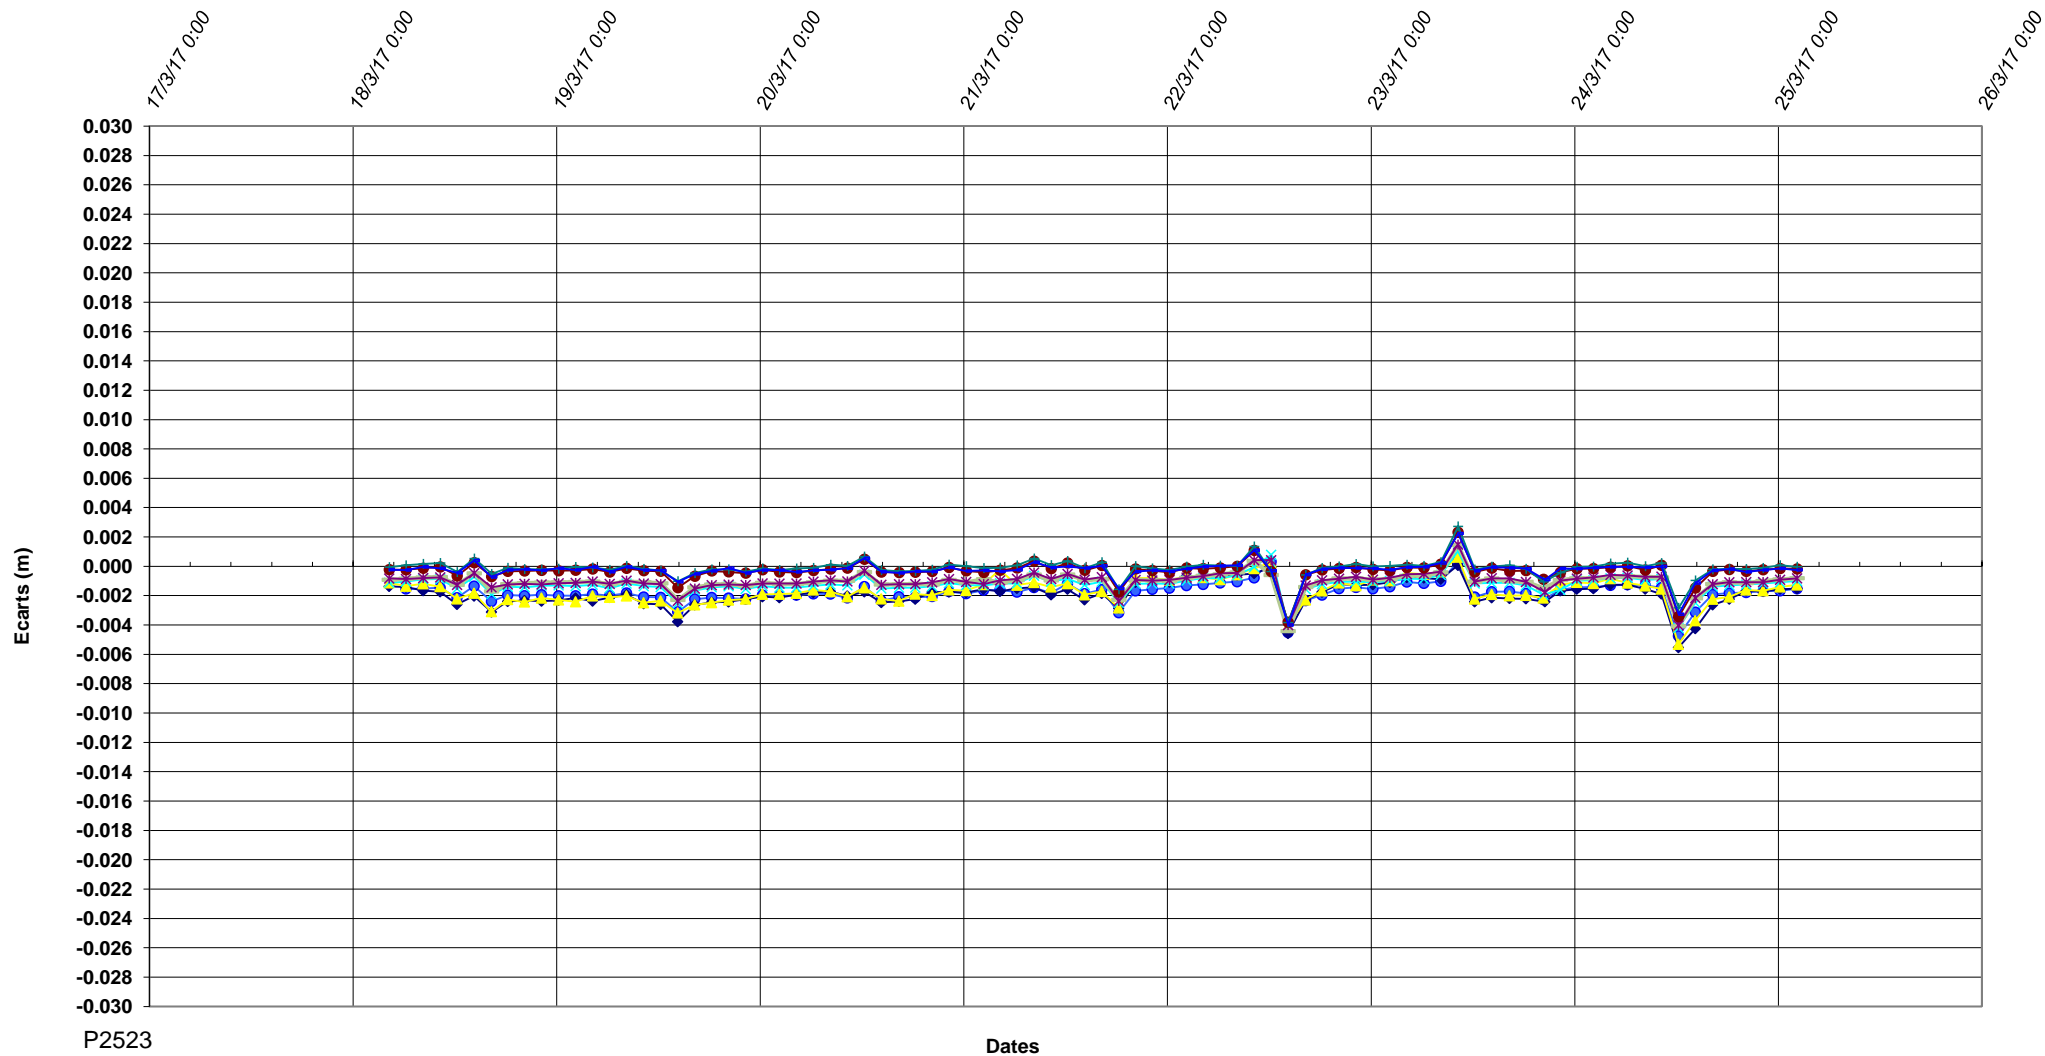

P2523-Prolongement Ligne M4- lot 3-Delta X

- ROUS1.1
- ROUS1.2
- ROUS1.3
- ROUS2.1
- ROUS2.2
- ROUS2.3
- ROUS3.1
- ROUS3.2
- ROUS3.3

P2523

Dates